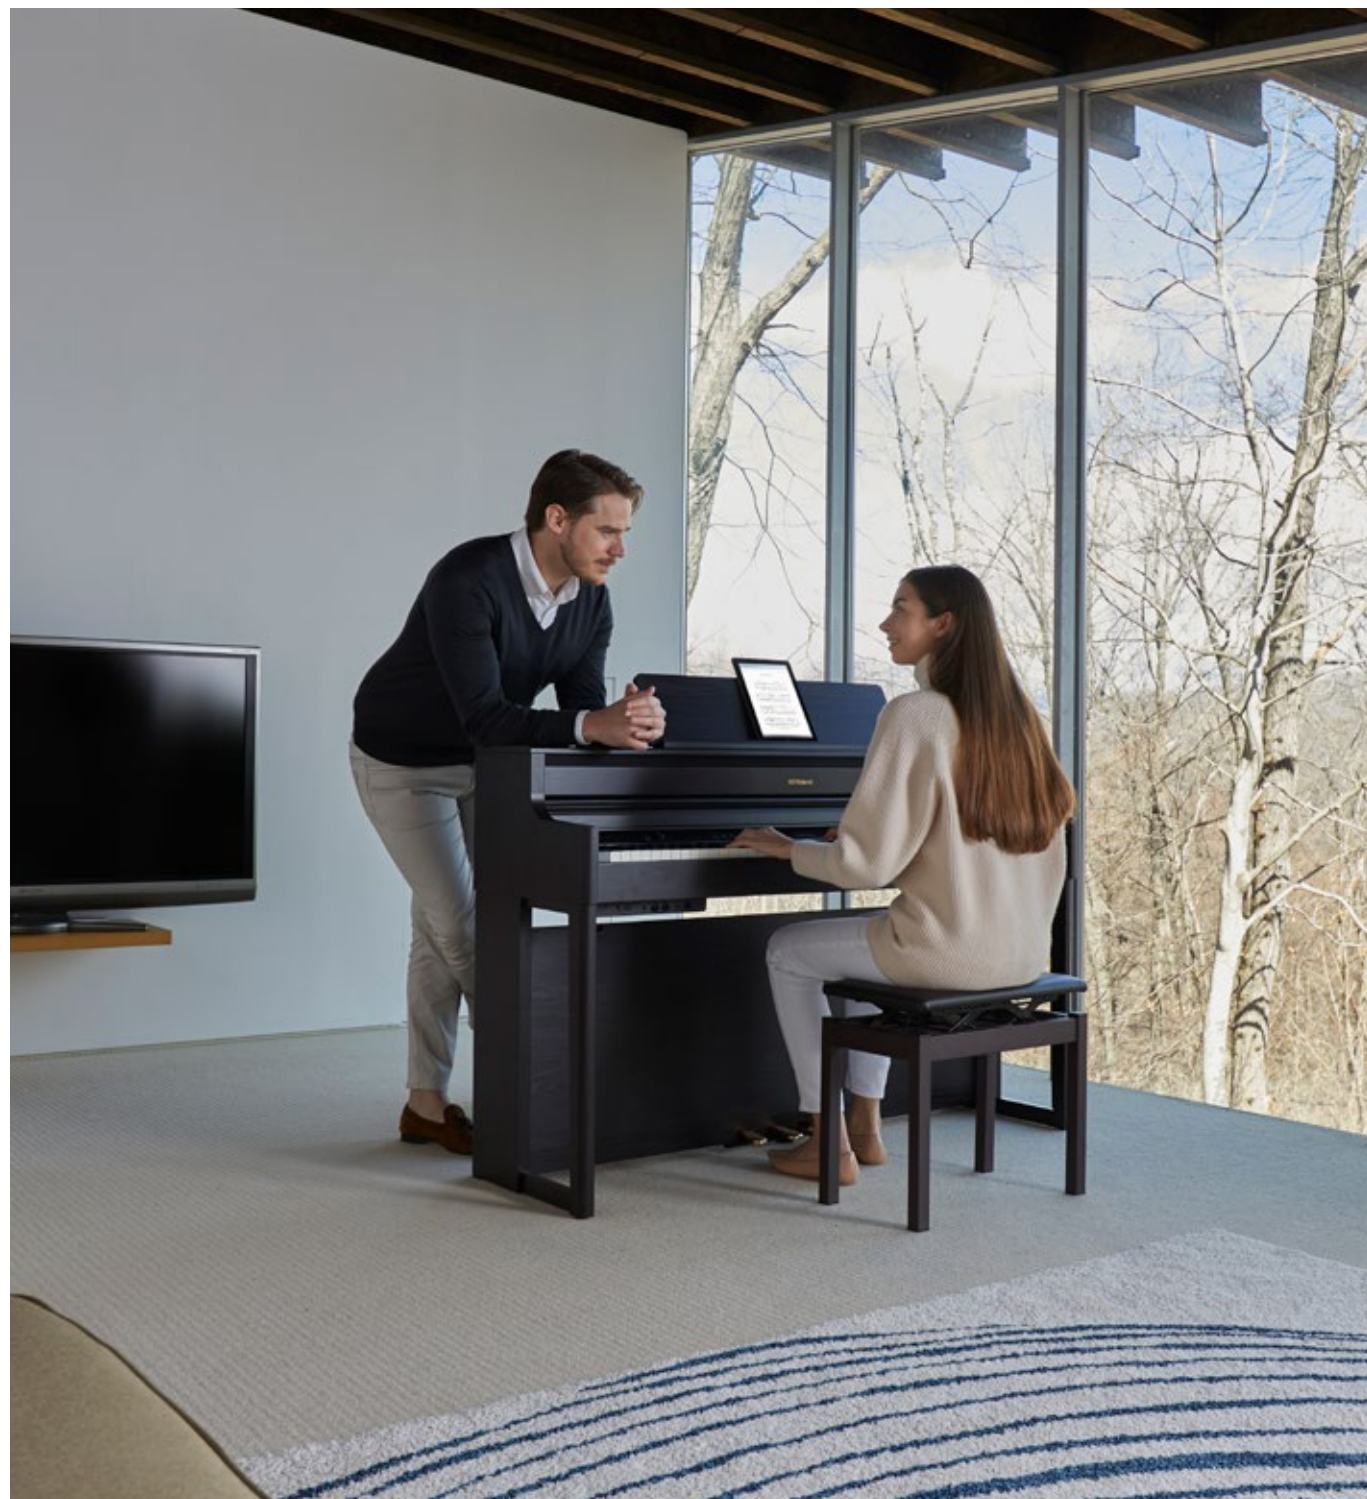

HP704

PREMIUM LOOK AND AUTHENTIC PIANO TOUCH WITH FOUR-SPEAKER AUDIO SYSTEM

The HP704 provides the style, performance, and pristine sound projection you'd expect from a premium studio piano. With its sleek, sophisticated cabinet design, this digital piano makes a statement wherever you play it—and a range of finishes ensures it fits in anywhere. The advanced PHA-50 keyboard, onboard tutorial features, and Bluetooth connectivity with music apps mean you'll always be inspired to play, explore and improve. And the tall, elegant cabinet houses a powerful four-speaker audio system that delivers dynamic, room-filling sound as you perform—or while you relax by streaming your favorite tunes.

Learn faster with the piano every day app

Studying piano doesn't have to be a chore. Running on smartphones or tablets, and communicating with your HP704 piano via Bluetooth®, Roland's Piano Every Day app lets you play along with your favourite tunes, record your performances, then listen back and self-assess. Just five minutes daily will fast-track your musical skills.