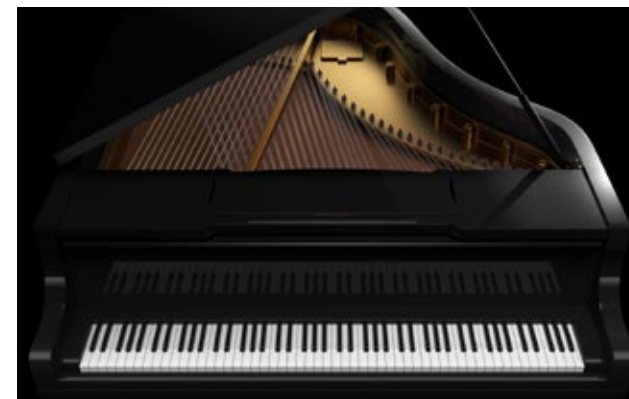

Polished Ebony

Polished White

SuperNATURAL Piano Modeling sound

The sound of an acoustic piano is the result of endless physical interactions. The key is pressed, the hammer strikes the string, the string resonates within the cabinet—before a multitude of further elements shape the final sound. Roland's SuperNATURAL Piano Modeling technology recreates all these factors, so for the first time, a digital piano truly sounds and behaves like an acoustic instrument.