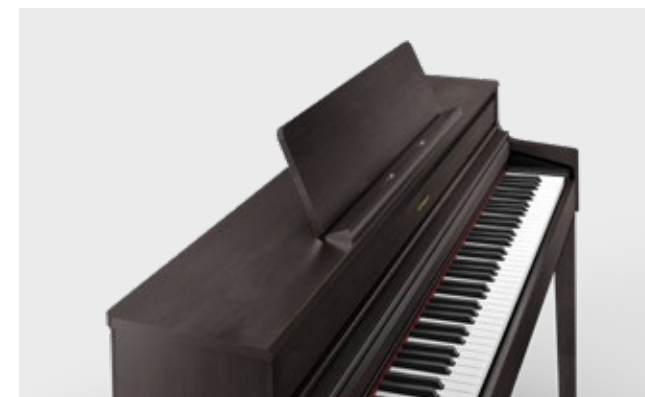

Simple and sophisticated design

Roland's designers focus not just on sound, but also on crafting an instrument that defies you to walk past without playing. From the alluring cabinet to the elegant legs and sophisticated curves based on the design concept of the flagship LX Series, the HP704 is a statement in its own right. Each finish has been carefully selected and manufactured, so you can choose a piano that truly looks at home in your living space.