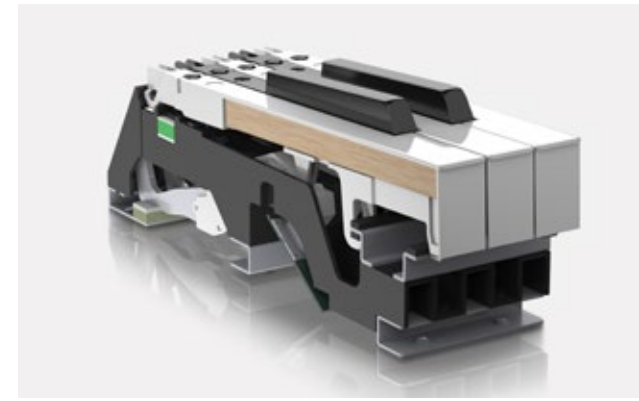

COLOUR OPTIONS

Polished Ebony

Polished White

Charcoal Black

LX706

THE HIGH-END HOME PIANO WITH SIX-SPEAKER SYSTEM,
GRAND TONE AND AMBIENCE EFFECTS

For players investigating the Roland LX700 series and looking for the right balance between features and price, the LX706 demands a closer look. Designed for discerning pianists, the LX706 sits at the mid-point of the LX700 range, recreating the classic performance of an acoustic grand in a home-friendly format. Just like the flagship LX708 model, you'll find a choice of authentic piano tones and onboard ambience technology, plus a dynamic Hybrid Grand Keyboard to spark your creativity. But with a more compact cabinet, closed-lid design and six-speaker system, the LX706 matches its pro-level performance with a budget-conscious price.